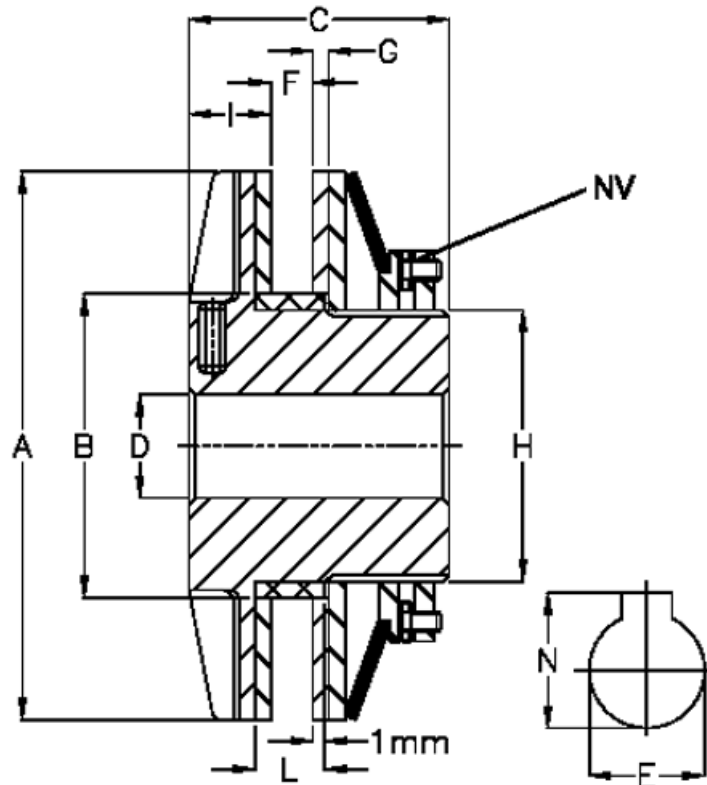

Article number: 4606506140

Description: Securex torque limiter T 650/140

Measures

A = 140	L	= 22
B = 90	Largest possible bore with slot according to DIN 6885/1, E max = 60	
C = 86	Largest possible bore with slot according to DIN 6885/1, N	= 64.4
D = 20	Largest possible bore with slot according to DIN 6885/3, E max = 60	
F = 20	Largest possible bore with slot according to DIN 6885/3, N	= 63.3
G = 4	Max torque Nm	= 650
H = 85	Number of springs	= 1
I = 23	NV	= 13